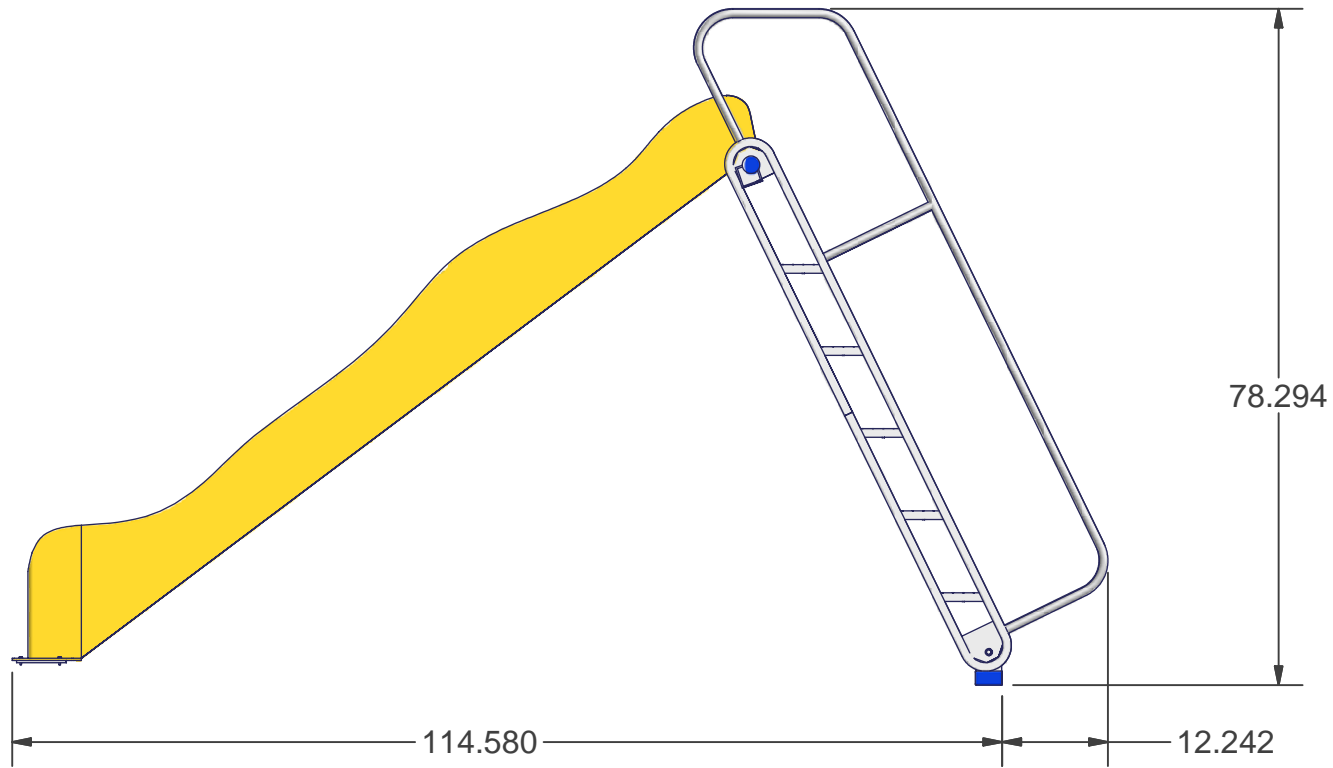

REV.  
CONFIDENTIAL

Sheet: 1

ALUMINUM BOAT LIFTS, DOCKS AND ACCESSORIES  
**SHOREMASTER**  
 BY SHOREMASTER ENGINEERING  
 P.O. BOX 358  
 FERGUS FALLS, MN 56538-0358  
 1-800-328-8945

						PART NAME: SLIDE ON-DECK	
						DRAWN BY: twsmith	DATE 3/7/2005
						PART NUMBER: 430006230	REFERENCE:
--	PRODUCTION RELEASE					DWG : SLIDE Dimensions ON DECK.idw	
REV	DESCRIPTION	APPR'D	DATE	ECO #			