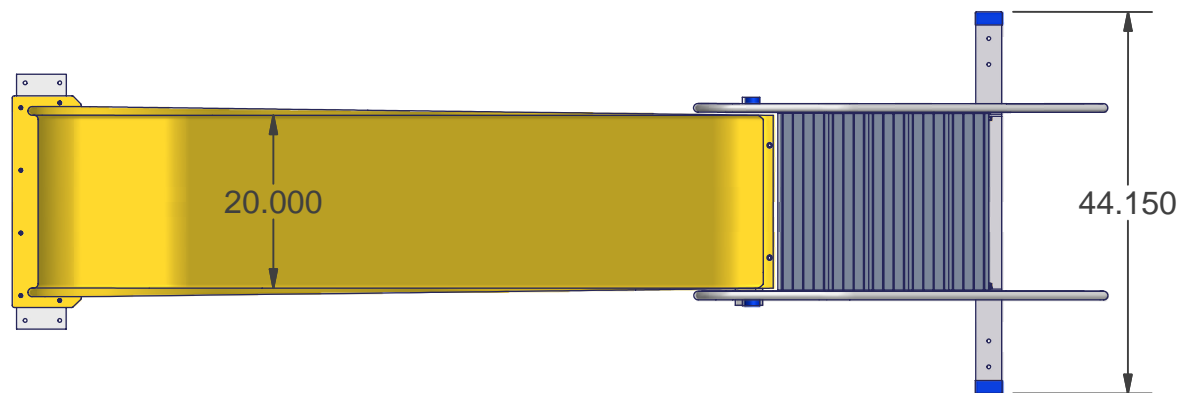

REV.  
CONFIDENTIAL

Sheet: 1

ALUMINUM BOAT LIFTS, DOCKS AND ACCESSORIES  
**SHOREMASTER**  
 BY SHOREMASTER ENGINEERING  
 P.O. BOX 358  
 FERGUS FALLS, MN 56538-0358  
 1-800-328-8945

						PART NAME: SLIDE ON-DECK	
						DRAWN BY: twsmith	DATE 3/7/2005
						PART NUMBER: 430006230	REFERENCE:
--	PRODUCTION RELEASE					DWG : SLIDE Dimensions ON DECK.idw	
REV	DESCRIPTION	APPR'D	DATE	ECO #			